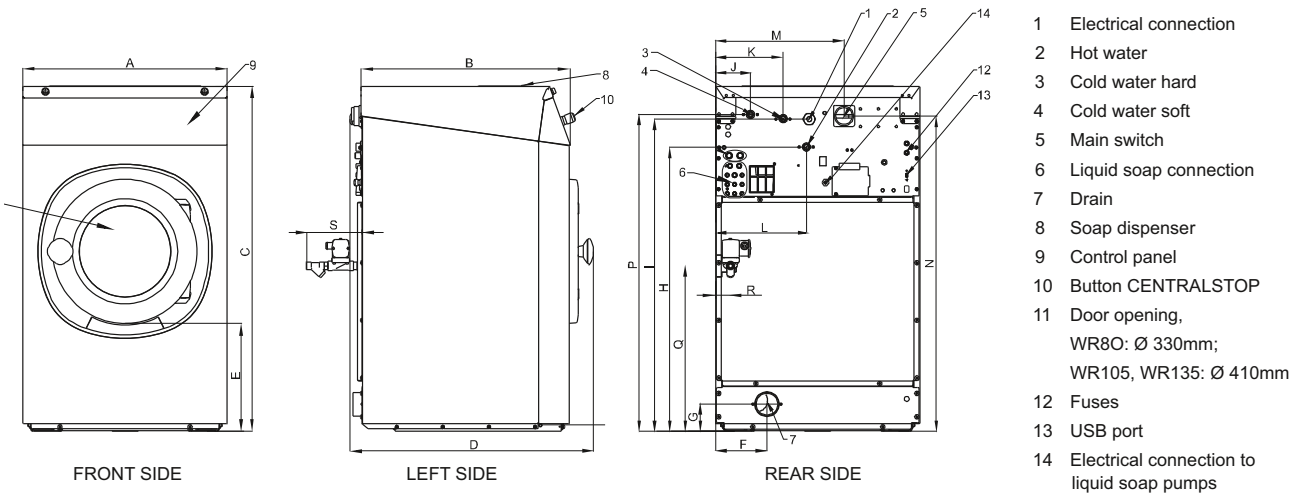

WR 80 / WR 105 WR 135

Features

- Rigid mounting, normal spin, 100 G
- Stainless steel top panel, anthracite grey front and side panels
- Stainless steel drum and tub
- Basic control - easy-to-use microprocessor
- Patented soap hopper
- Large drain valve (Ø76mm)
- Easy access to all vital parts from the front
- Large door opening for easy loading and unloading

Dimensions & Specifications

Type		WR 80	WR 105	WR 135
INNERDRUM				
Maximum Capacity 1:9	kg	9	12	15
Capacity 1:10	kg	8	11	14
Volume	litres	75	105	135
Diameter	mm	530	620	620
DRUM SPEED				
Wash	rpm	50	46	46
Extraction	rpm	580 (100G) - 645 (175G)	540 (100G) - 645 (175G)	540 (100G) - 645 (175G)
G-FACTOR		100 (optional 175)	100 (optional 175)	100 (optional 175)
HEATING				
Electricity (Standard)	kW	6	9	12
Steam	bar	1-8	1-8	1-8
Hot Water	°C	90	90	90
Sound Pressure Level	dB (A)	<65	<65	<65
Water Valves Connection	BSP	3/4"	3/4"	3/4"
Water Pressure	kPa	100-800	100-800	100-800
Rec. Water Pressure	kPa	300-500	300-500	300-500
Water Inlet	l/min	20	20	20
Drain Valve	outer Ø mm	76	76	76
Flow Amount with Drain Valve	l/min	210	210	210
Steam Valve Connection	BSP	1/2"	1/2"	1/2"
Steam Pressure	kPa	100-800	100-800	100-800
DIMENSIONS				
Size HxWxD	mm	1115x660x785	1225x750x785	1225x750x900
Net Weight	kg	135	170	190
TRANSPORT DATA				
Bruto Weight	kg	145	185	200
Packing Dimensions	mm	1245x710x835	1355x800x835	1355x800x950

Model	A	B	C	D	E	F	G	H	I	J	K	L	M	N	P	Q	R	S
WR 80	660	785	1115	676	349	166	88	920	1010	113	218	293	415	1020	1025	535	48	180
WR 105	750	785	1225	676	342	225	88	1030	1120	113	218	338	505	1130	1135	480	42	192
WR 135	750	900	1225	788	342	225	88	1030	1120	113	218	338	505	1130	1135	480	42	192
	Width	Height	Depth															